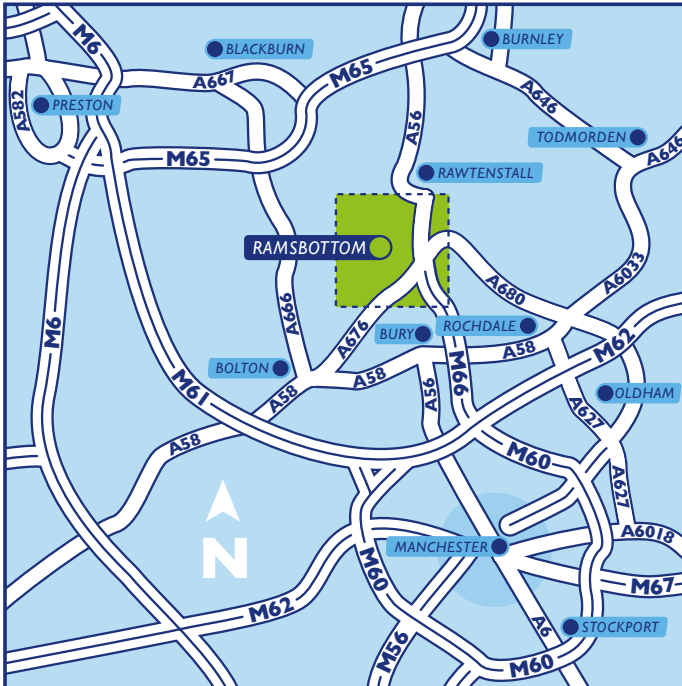

# Finding your way to Rossendale School

**From M62/M60** - Leave at Junction 18 on to M66 and follow directions below from M66.

**From M66** - Leave at Junction 1 signposted Ramsbottom A56. At the traffic lights at the end of the sliproad turn right onto the A56. Continue for approximately 4½ miles into the village of Edenfield. At the mini roundabout with a pub on the left called the Rostron Arms turn right (back on yourself) signposted Rochdale A680. Climb up through Turn Village for approximately 2½ miles. The road straightens out and at the end of the straight there is 'Slow' marked on the road and a triangular school sign on the left. Turn right - there is a directional sign to Rossendale School at the entrance. Follow the road until it divides into two, take the right hand fork. We are at the end of this road. On entering the car park, you will see a single storey building on the right. Reception is at the top of the ramp into this building.

**From M65** - Follow signs for the M66/Bury & Manchester. Exit the dual carriageway at the 'Motorway Ahead' exit, signposted A676 Ramsbottom & Bolton and A680 Edenfield & Rochdale and follow signs for Edenfield. Turn 1st left off the slip road and follow road to T junction and then turn left again. You will come to a mini roundabout with a pub on the left called the Rostron Arms turn right (back on yourself) signposted Rochdale A680. Climb up through Turn Village for approximately 2½ miles. The road straightens out and at the end of the straight there is 'Slow' marked on the road and a triangular school sign on the left.

There is a directional sign to Rossendale School at the entrance. Follow the road until it divides into two, take the right hand fork. We are at the end of this road. On entering the car park, you will see a single storey building on the right. Reception is at the top of the ramp into this building.