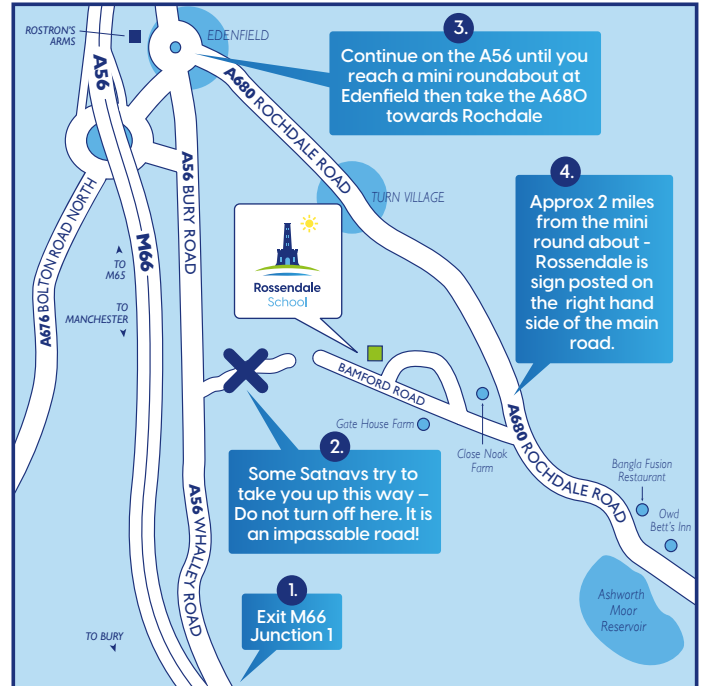

# Finding your way to Rossendale School

**From M62/M60** - Leave at Junction 18 on to M66 and follow directions below from M66.

**From M66** - Leave at Junction 1 signposted Ramsbottom A56. At the traffic lights at the end of the sliproad turn right onto the A56. Continue for approximately 4½ miles into the village of Edenfield. At the mini roundabout with a pub on the left called the Rostron Arms turn right (back on yourself) signposted Rochdale A680. Climb up through Turn Village for approximately 2½ miles. The road straightens out and at the end of the straight there is 'Slow' marked on the road and a triangular school sign on the left. Turn right - there is a directional sign to Rossendale School at the entrance. Follow the road until it divides into two, take the right hand fork. We are at the end of this road. On entering the car park, you will see a single storey building on the right. Reception is at the top of the ramp into this building.

**From M65** - Follow signs for the M66/Bury & Manchester. Exit the dual carriageway at the 'Motorway Ahead' exit, signposted A676 Ramsbottom & Bolton and A680 Edenfield & Rochdale and follow signs for Edenfield. Turn 1st left off the slip road and follow road to T junction and then turn left again. You will come to a mini roundabout with a pub on the left called the Rostron Arms turn right (back on yourself) signposted Rochdale A680. Climb up through Turn Village for approximately 2½ miles. The road straightens out and at the end of the straight there is 'Slow' marked on the road and a triangular school sign on the left.

There is a directional sign to Rossendale School at the entrance. Follow the road until it divides into two, take the right hand fork. We are at the end of this road. On entering the car park, you will see a single storey building on the right. Reception is at the top of the ramp into this building.